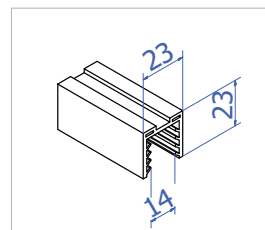

Code	Glass thickness
HRDS.R12	12-13.5 mm
HRDS.R16	16-17.5 mm
HRDS.R20	20-21.5 mm