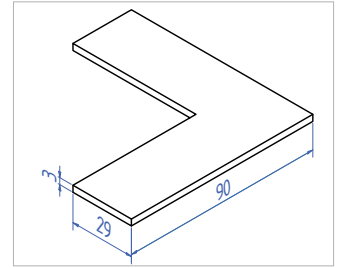

60x40 handrail on the glass

60x40 mm rectangular handrail

- An ideal solution for installing an opening balcony glazing system on a solid glass railing.
- Suitable for use as an independent stylish handrail, to give protection and to connect pieces of railing glass to one another.
- Material: aluminium 6063 T66
- Surface finishing: brushed stainless effect anodized/bare aluminium/ RAL powder coated
- Installation on the glass with a special rubber gasket
- The system includes connection elements and end plates

60x40 mm
handrail

GPR1
glass railing
profile

60x40 aluminium handrail

Code	Surface finishing
HR6040.S	Brushed stainless anodized
HR6040.R	Bare aluminium (for RAL powder coating)

Accessories

60x40 handrail connection elements

Code	Type
HR6040.C1	Corner connection 90°
HR6040.C2	Straight connection 180°
HR6040.C3	Wall connection

HR6040.C1

HR6040.C2

INFO:

Material: aluminium
Fastening screws are included in the set, except HR6040.C3 wall fastening screws