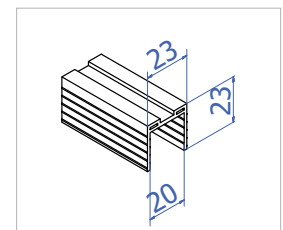

Code	Glass thickness
HRDS.R12	12-13.5 mm
HRDS.R16	16-17.5 mm
HRDS.R20	20-21.5 mm