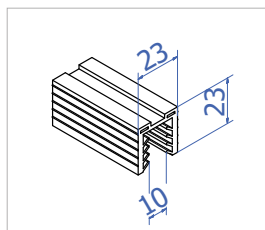

Code	Glass thickness
HRDS.R12	12-13.5 mm
HRDS.R16	16-17.5 mm
HRDS.R20	20-21.5 mm