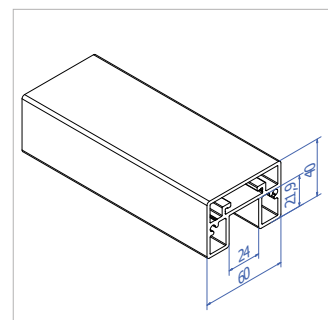

60x40 handrail on the glass

60x40 mm rectangular handrail

- An ideal solution for installing an opening balcony glazing system on a solid glass railing.
- Suitable for use as an independent stylish handrail, to give protection and to connect pieces of railing glass to one another.
- Material: aluminium 6063 T66
- Surface finishing: brushed stainless effect anodized/bare aluminium/ RAL powder coated
- Installation on the glass with a special rubber gasket
- The system includes connection elements and end plates

60x40 mm
handrail

GPR1
glass railing
profile

60x40 aluminium handrail

Code	Surface finishing
HR6040.S	Brushed stainless anodized
HR6040.R	Bare aluminium (for RAL powder coating)