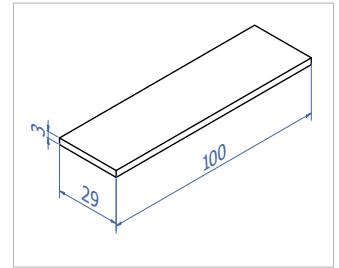

60x40 handrail on the glass

60x40 mm rectangular handrail

- An ideal solution for installing an opening balcony glazing system on a solid glass railing.
- Suitable for use as an independent stylish handrail, to give protection and to connect pieces of railing glass to one another.
- Material: aluminium 6063 T66
- Surface finishing: brushed stainless effect anodized/bare aluminium/ RAL powder coated
- Installation on the glass with a special rubber gasket
- The system includes connection elements and end plates

60x40 mm
handrail

GPR1
glass railing
profile

60x40 aluminium handrail

Code	Surface finishing
HR6040.S	Brushed stainless anodized
HR6040.R	Bare aluminium (for RAL powder coating)

Accessories

60x40 handrail connection elements

Code	Type
HR6040.C1	Corner connection 90°
HR6040.C2	Straight connection 180°
HR6040.C3	Wall connection

HR6040.C1

HR6040.C2

INFO:

Material: aluminium
Fastening screws are included in the set, except HR6040.C3 wall fastening screws