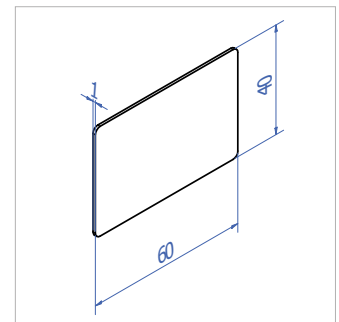

Code	Type
HR6040.C1	Corner connection 90°
HR6040.C2	Straight connection 180°
HR6040.C3	Wall connection

HR6040.C1

HR6040.C2

INFO:

Material: aluminium
Fastening screws are included in the set, except HR6040.C3 wall fastening screws

HR6040.C1 and HR6040.C2 fastening

HR6040.C3 fastening

HR6040.C3

60x40 handrail end plate

Code	Material
HR6040.EC	Brushed stainless steel

INFO: Installation with assembly adhesive

Rubber gasket for 60x40 handrail