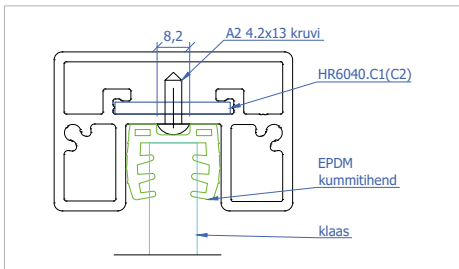

60x40 handrail on the glass

60x40 mm rectangular handrail

- An ideal solution for installing an opening balcony glazing system on a solid glass railing.
- Suitable for use as an independent stylish handrail, to give protection and to connect pieces of railing glass to one another.
- Material: aluminium 6063 T66
- Surface finishing: brushed stainless effect anodized/bare aluminium/ RAL powder coated
- Installation on the glass with a special rubber gasket
- The system includes connection elements and end plates

Code	Type
HR6040.C1	Corner connection 90°
HR6040.C2	Straight connection 180°
HR6040.C3	Wall connection

HR6040.C1

HR6040.C2

INFO:

Material: aluminium
Fastening screws are included in the set, except HR6040.C3 wall fastening screws

HR6040.C1 and HR6040.C2 fastening

HR6040.C3 fastening

HR6040.C3

60x40 handrail end plate

Code	Material
HR6040.EC	Brushed stainless steel

INFO: Installation with assembly adhesive

Rubber gasket for 60x40 handrail