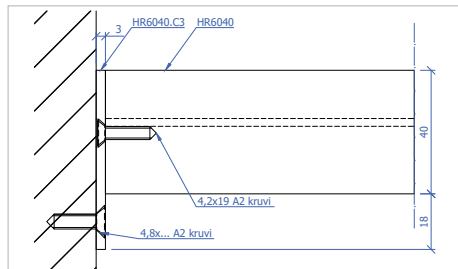

Code	Type
HR6040.C1	Corner connection 90°
HR6040.C2	Straight connection 180°
HR6040.C3	Wall connection

HR6040.C1

HR6040.C2

INFO:

Material: aluminium
Fastening screws are included in the set, except HR6040.C3 wall fastening screws

HR6040.C1 and HR6040.C2 fastening

HR6040.C3 fastening

HR6040.C3

60x40 handrail end plate

Code	Material
HR6040.EC	Brushed stainless steel

INFO: Installation with assembly adhesive

Rubber gasket for 60x40 handrail