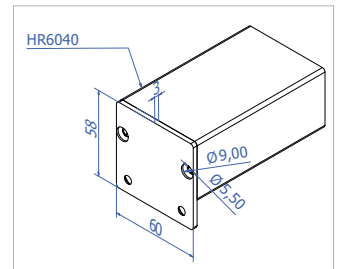

Code	Type
HR6040.C1	Corner connection 90°
HR6040.C2	Straight connection 180°
HR6040.C3	Wall connection

HR6040.C1

HR6040.C2

INFO:

Material: aluminium
Fastening screws are included in the set, except HR6040.C3 wall fastening screws

HR6040.C1 and HR6040.C2 fastening

HR6040.C3 fastening

HR6040.C3

60x40 handrail end plate

Code	Material
HR6040.EC	Brushed stainless steel

INFO: Installation with assembly adhesive

Rubber gasket for 60x40 handrail