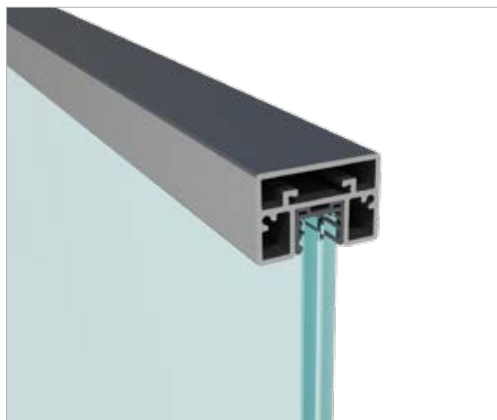

60x40 handrail on the glass

60x40 mm rectangular handrail

- An ideal solution for installing an opening balcony glazing system on a solid glass railing.
- Suitable for use as an independent stylish handrail, to give protection and to connect pieces of railing glass to one another.
- Material: aluminium 6063 T66
- Surface finishing: brushed stainless effect anodized/bare aluminium/ RAL powder coated
- Installation on the glass with a special rubber gasket
- The system includes connection elements and end plates

60x40 mm
handrail

GPR1
glass railing
profile

60x40 aluminium handrail

Code	Surface finishing
HR6040.S	Brushed stainless anodized
HR6040.R	Bare aluminium (for RAL powder coating)

Accessories

60x40 handrail connection elements

Code	Type
HR6040.C1	Corner connection 90°
HR6040.C2	Straight connection 180°
HR6040.C3	Wall connection

HR6040.C1

HR6040.C2

INFO:

Material: aluminium
Fastening screws are included in the set, except HR6040.C3 wall fastening screws

HR6040.C1 and HR6040.C2 fastening

HR6040.C3 fastening

HR6040.C3

60x40 handrail end plate

Code	Material
HR6040.EC	Brushed stainless steel

INFO: Installation with assembly adhesive

Rubber gasket for 60x40 handrail