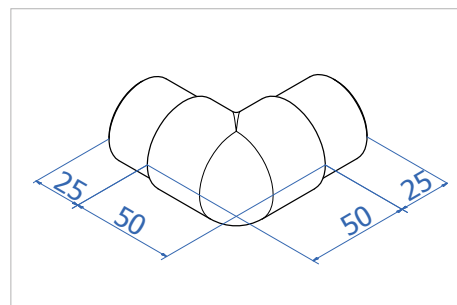

Glass railing with posts and accessories

Handrail accessories

Ø42.4x2 pipe connector 90°

Code	Material
HRFA220	316

INFO: Use adhesive HR.GLUE