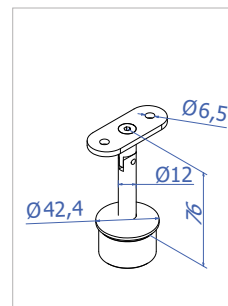

Baluster post clamp for 40x40 mm pipe

Code	Material
SPC40.A1	316

Baluster post clamp with fastening plate for 40x40 mm pipe

Code	Material
SPC40.B1	316

Glass railing with posts and accessories

Handrail holders

Handrail holder for post $\text{Ø}42.4 \times 2$

Code	Material	Saddle for handrail
HR400.00	316	Flat
HR400.42	316	Round $\text{Ø}42.4$

INFO: Use adhesive HR.GLUE

HR 400.00

HR 400.42

Handrail holder for post $\text{Ø}42.4 \times 2$

Code	Material	Saddle for handrail
HR500.00	316	Flat
HR500.42	316	Round $\text{Ø}42.4$

INFO: Use adhesive HR.GLUE

HR 500.00

HR 500.42

Handrail holder for post $\text{Ø}42.4 \times 2$

Code	Material	Saddle for handrail
HR600.00	316	Flat
HR600.42	316	Round $\text{Ø}42.4$