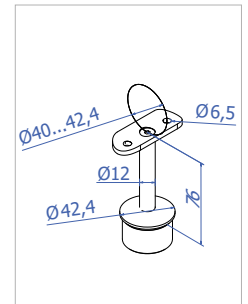

Glass railing with posts and accessories

Post fastening clamps

Baluster post clamp for Ø42.4mm pipe

Code	Material
SPC42.A1	316

Baluster post clamp with fastening plate for Ø42.4 mm pipe

Code	Material
SPC42.B1	316

Baluster post clamp for 40x40 mm pipe

Code	Material
SPC40.A1	316

Baluster post clamp with fastening plate for 40x40 mm pipe

Code	Material
SPC40.B1	316

Glass railing with posts and accessories

Handrail holders

Handrail holder for post $\text{Ø}42.4 \times 2$

Code	Material	Saddle for handrail
HR400.00	316	Flat
HR400.42	316	Round $\text{Ø}42.4$

INFO: Use adhesive HR.GLUE

HR 400.00

HR 400.42

Handrail holder for post $\text{Ø}42.4 \times 2$

Code	Material	Saddle for handrail
HR500.00	316	Flat
HR500.42	316	Round $\text{Ø}42.4$

INFO: Use adhesive HR.GLUE

HR 500.00

HR 500.42

Handrail holder for post $\text{Ø}42.4 \times 2$

Code	Material	Saddle for handrail
HR600.00	316	Flat
HR600.42	316	Round $\text{Ø}42.4$