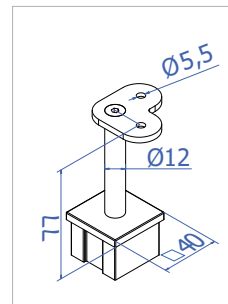

Handrail holders

Handrail holder for post 40x40x2

Code	Material	Saddle for handrail
HR410.00	316	Flat
HR410.42	316	Round Ø42.4

INFO: Use adhesive HR.GLUE

Handrail holder for post 40x40x2

Code	Material	Saddle for handrail
HR510.00	316	Flat
HR510.42	316	Round Ø42.4

INFO: Use adhesive HR.GLUE

Handrail holder for post 40x40x2

Code	Material	Saddle for handrail
HR610.00	316	Flat
HR610.42	316	Round Ø42.4

INFO: Use adhesive HR.GLUE

HR 610.00

Handrail holder for post 40x40x2

Code	Material	Saddle for handrail
HR710.00	316	Flat
HR710.42	316	Round Ø42.4

INFO: Use adhesive HR.GLUE