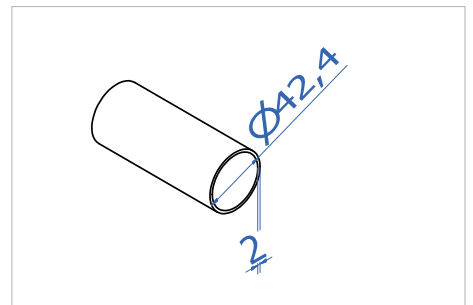

Ø42.4x2 brushed pipe

Code	Material
TD424x2.304	304
TD424x2.316	316