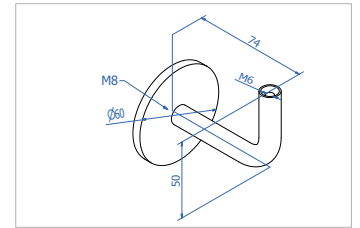

Glass railing with posts and accessories

Handrail holders

Handrail holder for wall, M8 thread

Code	Material	Saddle for handrail
HR1200	316	-
HR1200.00	316	Flat
HR1200.42	316	Round Ø42.4

HR 1200