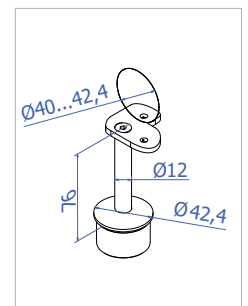

HR 600.42

Handrail holder for post $\text{Ø}42.4 \times 2$

Code	Material	Saddle for handrail
HR700.00	316	Flat
HR700.42	316	Round $\text{Ø}42.4$

INFO: Use adhesive HR.GLUE