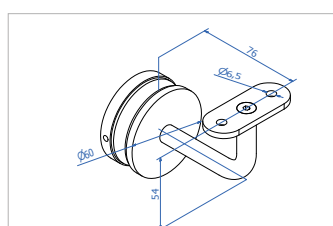

INFO: glass opening Ø22 mm

HR 1300.00