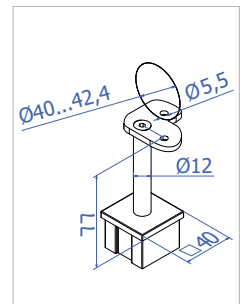

HR 610.42

Handrail holder for post 40x40x2

Code	Material	Saddle for handrail
HR710.00	316	Flat
HR710.42	316	Round Ø42.4

INFO: Use adhesive HR.GLUE