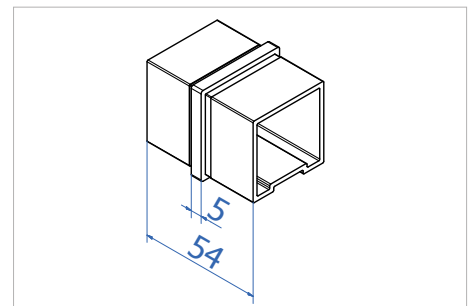

40x40x2 brushed pipe

Code	Material
T40402.304	304
T40402.316	316

40x40x2 pipe connector 180°

Code	Material
HRST220	316

INFO: Use adhesive HR.GLUE

40x40x2 pipe connector 90°

Code	Material
HRST020	316

INFO: Use adhesive HR.GLUE