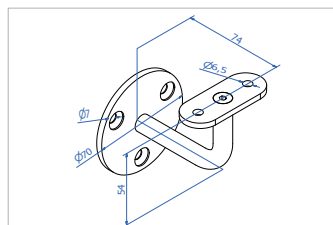

Glass railing with posts and accessories

Handrail holders

Handrail holder for wall, M8 thread

Code	Material	Saddle for handrail
HR1200	316	-
HR1200.00	316	Flat
HR1200.42	316	Round Ø42.4

Handrail holder for wall, 3 screw holes

Code	Material	Saddle for handrail
HR1600	316	-
HR1600.00	316	Flat
HR1600.42	316	Round Ø42.4

HR 1600.00

Handrail holder for glass

Code	Material	Saddle for handrail
HR1300	316	-
HR1300.00	316	Flat
HR1300.42	316	Round Ø42.4

INFO: glass opening Ø22 mm