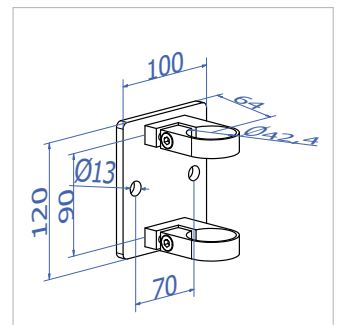

Glass railing with posts and accessories

Post fastening clamps

Baluster post clamp for Ø42.4mm pipe

Code	Material
SPC42.A1	316

Baluster post clamp with fastening plate for Ø42.4 mm pipe

Code	Material
SPC42.B1	316

Baluster post clamp for 40x40 mm pipe

Code	Material
SPC40.A1	316

Baluster post clamp with fastening plate for 40x40 mm pipe

Code	Material
SPC40.B1	316

Glass railing with posts and accessories

Handrail holders