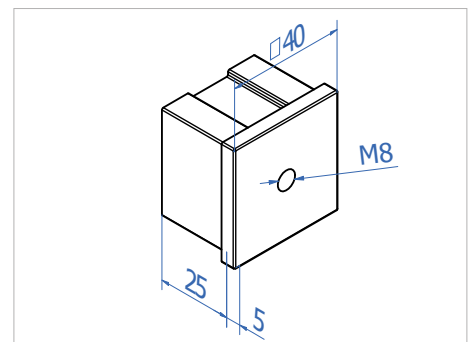

40x40x2 pipe end cap

Code	Material
HRC1220	316

INFO: Use adhesive HR.GLUE

40x40x2 pipe end cap with M8 thread

Code	Material
HRC1320M8	316

INFO: Use adhesive HR.GLUE

Glass railing with posts and accessories

Accessories