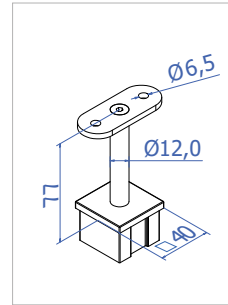

HR 700.00

HR 700.42

Handrail holders

Handrail holder for post 40x40x2

Code	Material	Saddle for handrail
HR410.00	316	Flat
HR410.42	316	Round Ø42.4

INFO: Use adhesive HR.GLUE

HR 410.00

HR 410.42