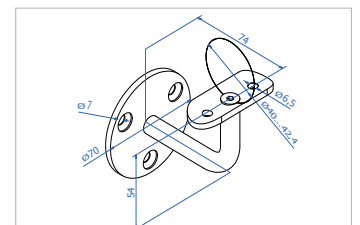

Handrail holder for wall, 3 screw holes

Code	Material	Saddle for handrail
HR1600	316	-
HR1600.00	316	Flat
HR1600.42	316	Round Ø42.4

HR 1600

HR 1600.00

HR 1600.42

Handrail holder for glass

Code	Material	Saddle for handrail
HR1300	316	-
HR1300.00	316	Flat
HR1300.42	316	Round Ø42.4