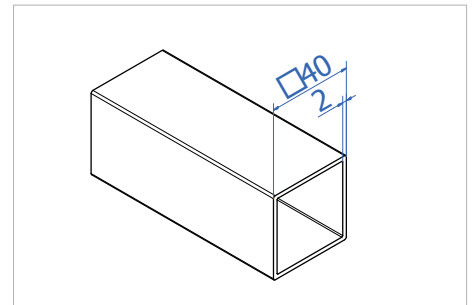

Glass railing with posts and accessories

Handrail accessories

40x40x2 brushed pipe

Code	Material
T40402.304	304
T40402.316	316