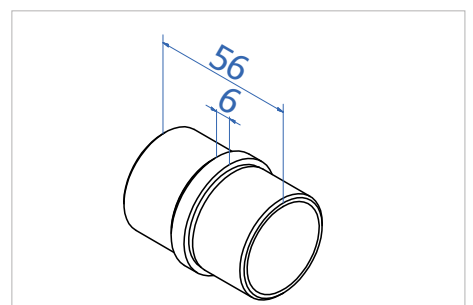

HR1500.42

Ø42.4x2 brushed pipe

Code	Material
TD424x2.304	304
TD424x2.316	316

Ø42.4x2 pipe connector 180°

Code	Material
HRFA1120	316

INFO: Use adhesive HR.GLUE

Glass railing with posts and accessories

Handrail accessories