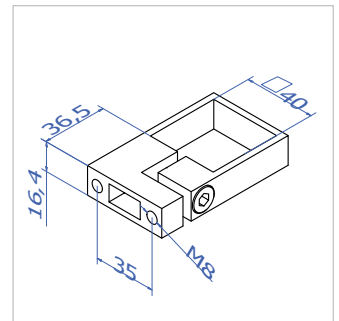

Glass railing with posts and accessories

Post fastening clamps

Baluster post clamp for Ø42.4mm pipe

Code	Material
SPC42.A1	316

Baluster post clamp with fastening plate for Ø42.4 mm pipe

Code	Material
SPC42.B1	316

Baluster post clamp for 40x40 mm pipe

Code	Material
SPC40.A1	316

Baluster post clamp with fastening plate for 40x40 mm pipe

Code	Material
SPC40.B1	316

Glass railing with posts and accessories

Handrail holders