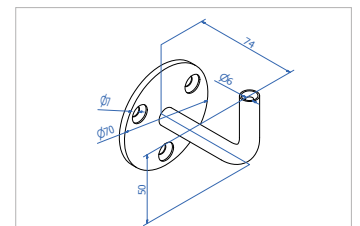

Handrail holder for wall, 3 screw holes

Code	Material	Saddle for handrail
HR1600	316	-
HR1600.00	316	Flat
HR1600.42	316	Round Ø42.4

HR 1600