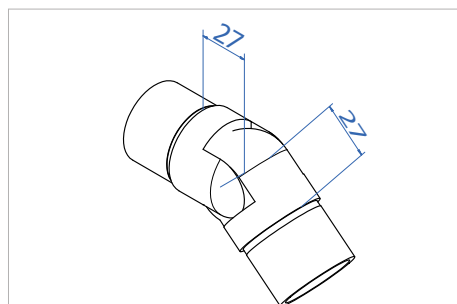

Ø42.4x2 pipe connector, adjustable

Code	Material
HRFAA920	316

INFO: Use adhesive HR.GLUE

Adjustable angle 110-180°