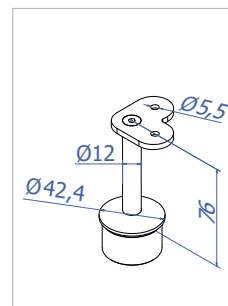

Glass railing with posts and accessories

Handrail holders

Handrail holder for post $\text{Ø}42.4 \times 2$

Code	Material	Saddle for handrail
HR400.00	316	Flat
HR400.42	316	Round $\text{Ø}42.4$

INFO: Use adhesive HR.GLUE

Handrail holder for post $\text{Ø}42.4 \times 2$

Code	Material	Saddle for handrail
HR500.00	316	Flat
HR500.42	316	Round $\text{Ø}42.4$

INFO: Use adhesive HR.GLUE

Handrail holder for post $\text{Ø}42.4 \times 2$

Code	Material	Saddle for handrail
HR600.00	316	Flat
HR600.42	316	Round $\text{Ø}42.4$

INFO: Use adhesive HR.GLUE

HR 600.00

Handrail holder for post $\text{Ø}42.4 \times 2$

Code	Material	Saddle for handrail
HR700.00	316	Flat
HR700.42	316	Round $\text{Ø}42.4$

INFO: Use adhesive HR.GLUE