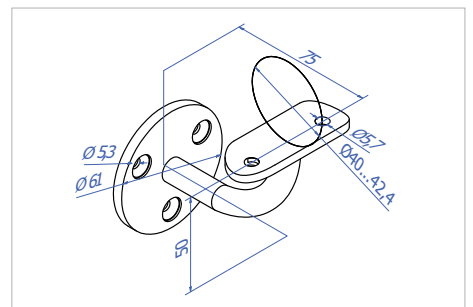

HR 1300

INFO: glass opening Ø22 mm

HR 1300.00

HR 1300.42

Handrail accessories

Handrail holder for wall, 3 screw holes

Code	Material	Saddle for handrail
HR1500.00	304	Flat
HR1500.42	304	Round Ø42.4

HR1500.00