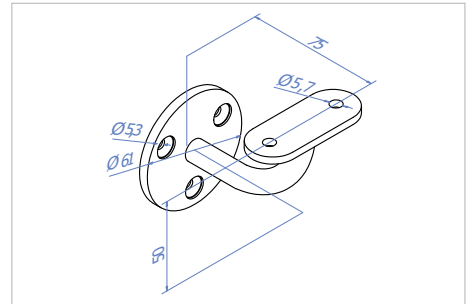

HR 1300

INFO: glass opening Ø22 mm

HR 1300.00

HR 1300.42

Handrail accessories

Handrail holder for wall, 3 screw holes

Code	Material	Saddle for handrail
HR1500.00	304	Flat
HR1500.42	304	Round Ø42.4

HR1500.00