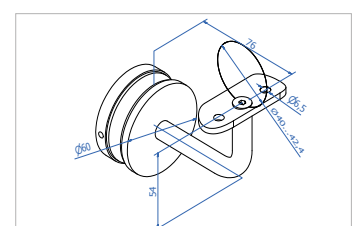

Glass railing with posts and accessories

Handrail holders

Handrail holder for wall, M8 thread

Code	Material	Saddle for handrail
HR1200	316	-
HR1200.00	316	Flat
HR1200.42	316	Round Ø42.4

Handrail holder for wall, 3 screw holes

Code	Material	Saddle for handrail
HR1600	316	-
HR1600.00	316	Flat
HR1600.42	316	Round Ø42.4

Handrail holder for glass

Code	Material	Saddle for handrail
HR1300	316	-
HR1300.00	316	Flat
HR1300.42	316	Round Ø42.4

INFO: glass opening Ø22 mm

HR 1300.42