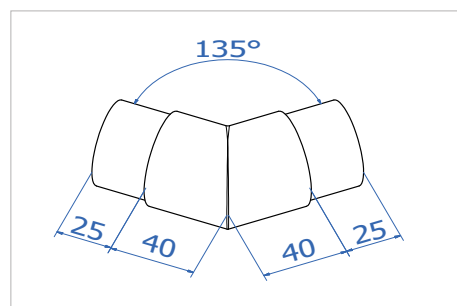

Ø42.4x2 pipe connector 90°

Code	Material
HRFA220	316

INFO: Use adhesive HR.GLUE

Ø42.4x2 pipe connector 135°

Code	Material
HRFA420	316

INFO: Use adhesive HR.GLUE

Ø42.4x2 pipe connector, adjustable

Code	Material
HRFAA920	316