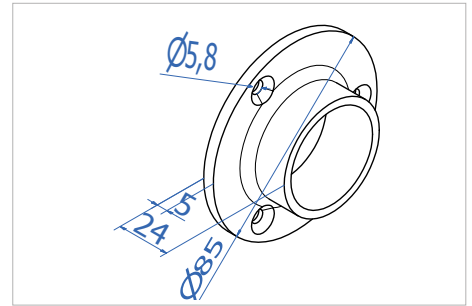

Handrail accessories

Ø42.4x2 pipe wall flange

Code	Material
HRBP400	316

INFO: The pipe is fixed with a retaining screw.