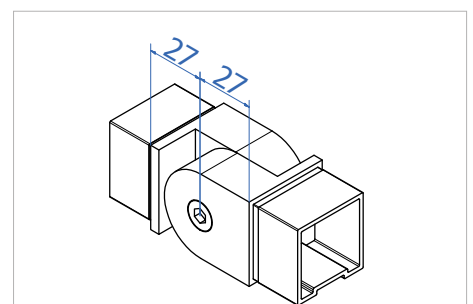

40x40x2 pipe connector, adjustable

Code	Material
HRST120	316

INFO: Use adhesive HR.GLUE