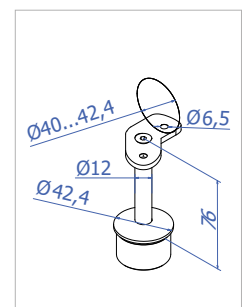

Glass railing with posts and accessories

Handrail holders

Handrail holder for post $\text{Ø}42.4 \times 2$

Code	Material	Saddle for handrail
HR400.00	316	Flat
HR400.42	316	Round $\text{Ø}42.4$

INFO: Use adhesive HR.GLUE

Handrail holder for post $\text{Ø}42.4 \times 2$

Code	Material	Saddle for handrail
HR500.00	316	Flat
HR500.42	316	Round $\text{Ø}42.4$

INFO: Use adhesive HR.GLUE

Handrail holder for post $\text{Ø}42.4 \times 2$

Code	Material	Saddle for handrail
HR600.00	316	Flat
HR600.42	316	Round $\text{Ø}42.4$

INFO: Use adhesive HR.GLUE

Handrail holder for post $\text{Ø}42.4 \times 2$

Code	Material	Saddle for handrail
HR700.00	316	Flat
HR700.42	316	Round $\text{Ø}42.4$

INFO: Use adhesive HR.GLUE

HR 700.42