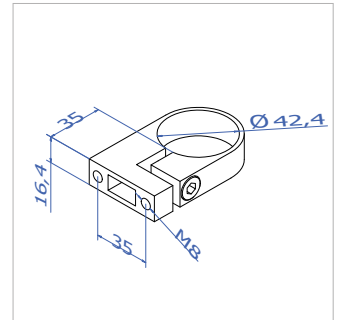

Glass railing with posts and accessories

Post fastening clamps

Baluster post clamp for Ø42.4mm pipe

Code	Material
SPC42.A1	316

Baluster post clamp with fastening plate for Ø42.4 mm pipe

Code	Material
SPC42.B1	316

Baluster post clamp for 40x40 mm pipe

Code	Material
SPC40.A1	316

Baluster post clamp with fastening plate for 40x40 mm pipe

Code	Material
SPC40.B1	316

Glass railing with posts and accessories

Handrail holders

Handrail holder for post $\text{Ø}42.4 \times 2$

Code	Material	Saddle for handrail
HR400.00	316	Flat
HR400.42	316	Round $\text{Ø}42.4$

INFO: Use adhesive HR.GLUE

HR 400.00

HR 400.42

Handrail holder for post $\text{Ø}42.4 \times 2$