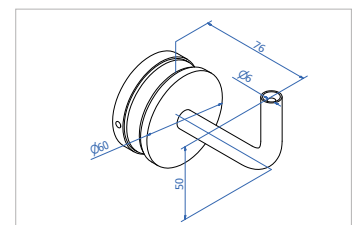

Handrail holder for wall, 3 screw holes

Code	Material	Saddle for handrail
HR1600	316	-
HR1600.00	316	Flat
HR1600.42	316	Round Ø42.4

HR 1600

HR 1600.00

HR 1600.42

Handrail holder for glass

Code	Material	Saddle for handrail
HR1300	316	-
HR1300.00	316	Flat
HR1300.42	316	Round Ø42.4