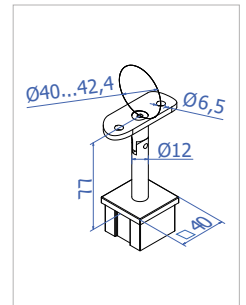

Handrail holder for post 40x40x2

Code	Material	Saddle for handrail
HR510.00	316	Flat
HR510.42	316	Round Ø42.4

INFO: Use adhesive HR.GLUE

HR 510.00

HR 510.42

Handrail holder for post 40x40x2

Code	Material	Saddle for handrail
HR610.00	316	Flat
HR610.42	316	Round Ø42.4