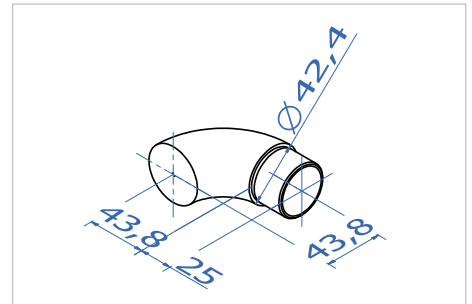

INFO: The pipe is fixed with a retaining screw.

Ø42.4x2 pipe end cap, turned down

Code	Material
HRC1420	316

INFO: Use adhesive HR.GLUE

Ø42.4x2 end cap

Code	Material
HRC220	316

INFO: Use adhesive HR.GLUE

Ø42.4x2 end cap with M8 thread