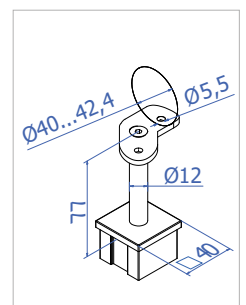

INFO: Use adhesive HR.GLUE

HR 610.00

HR 610.42

Handrail holder for post 40x40x2

Code	Material	Saddle for handrail
HR710.00	316	Flat
HR710.42	316	Round Ø42.4

INFO: Use adhesive HR.GLUE

HR 710.00

HR 710.42