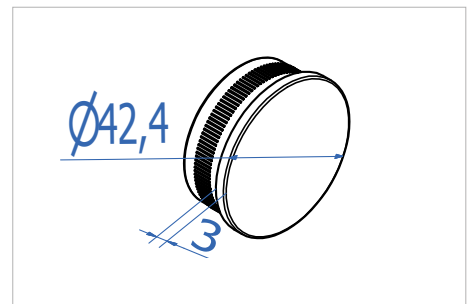

INFO: The pipe is fixed with a retaining screw.

Ø42.4x2 pipe end cap, turned down

Code	Material
HRC1420	316

INFO: Use adhesive HR.GLUE

Ø42.4x2 end cap

Code	Material
HRC220	316

INFO: Use adhesive HR.GLUE

Ø42.4x2 end cap with M8 thread