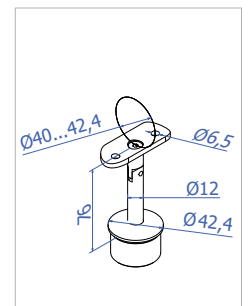

Glass railing with posts and accessories

Post fastening clamps

Baluster post clamp for Ø42.4mm pipe

Code	Material
SPC42.A1	316

Baluster post clamp with fastening plate for Ø42.4 mm pipe

Code	Material
SPC42.B1	316

Baluster post clamp for 40x40 mm pipe

Code	Material
SPC40.A1	316

Baluster post clamp with fastening plate for 40x40 mm pipe

Code	Material
SPC40.B1	316

Glass railing with posts and accessories

Handrail holders

Handrail holder for post $\text{Ø}42.4 \times 2$

Code	Material	Saddle for handrail
HR400.00	316	Flat
HR400.42	316	Round $\text{Ø}42.4$

INFO: Use adhesive HR.GLUE

HR 400.00

HR 400.42

Handrail holder for post $\text{Ø}42.4 \times 2$

Code	Material	Saddle for handrail
HR500.00	316	Flat
HR500.42	316	Round $\text{Ø}42.4$

INFO: Use adhesive HR.GLUE

HR 500.00

HR 500.42

Handrail holder for post $\text{Ø}42.4 \times 2$

Code	Material	Saddle for handrail
HR600.00	316	Flat
HR600.42	316	Round $\text{Ø}42.4$