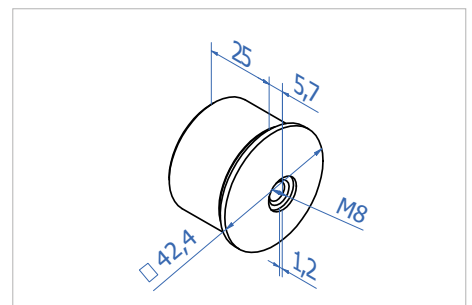

Code	Material
HRC220M8V	316

INFO: Use adhesive HR.GLUE

Ø42.4x2 pipe end cap with M8 thread, curved

Code	Material
HRC220M8	316

INFO: Use adhesive HR.GLUE

Glass railing with posts and accessories

Handrail accessories