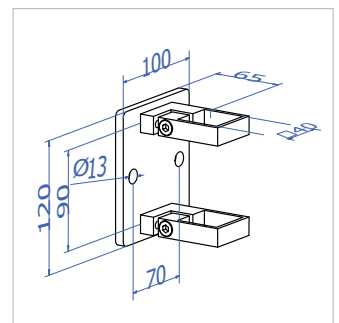

Baluster post clamp for 40x40 mm pipe

Code	Material
SPC40.A1	316

Baluster post clamp with fastening plate for 40x40 mm pipe

Code	Material
SPC40.B1	316

Glass railing with posts and accessories

Handrail holders