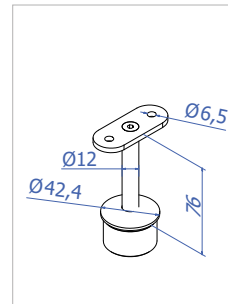

Glass railing with posts and accessories

Post fastening clamps

Baluster post clamp for Ø42.4mm pipe

Code	Material
SPC42.A1	316

Baluster post clamp with fastening plate for Ø42.4 mm pipe

Code	Material
SPC42.B1	316

Baluster post clamp for 40x40 mm pipe

Code	Material
SPC40.A1	316

Baluster post clamp with fastening plate for 40x40 mm pipe

Code	Material
SPC40.B1	316

Glass railing with posts and accessories

Handrail holders

Handrail holder for post $\text{Ø}42.4 \times 2$

Code	Material	Saddle for handrail
HR400.00	316	Flat
HR400.42	316	Round $\text{Ø}42.4$

INFO: Use adhesive HR.GLUE

HR 400.00

HR 400.42

Handrail holder for post $\text{Ø}42.4 \times 2$