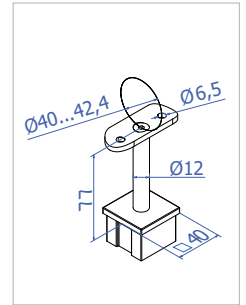

HR 700.00

HR 700.42

Handrail holders

Handrail holder for post 40x40x2

Code	Material	Saddle for handrail
HR410.00	316	Flat
HR410.42	316	Round Ø42.4

INFO: Use adhesive HR.GLUE

HR 410.00

HR 410.42