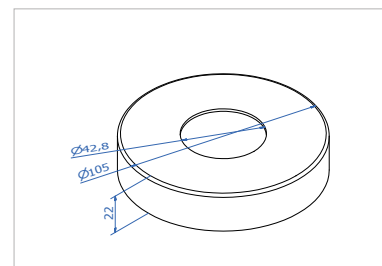

Glass railing with posts and accessories

Accessories

Ø42.4 post base cover

Code	Material
HRBC015	316

40x40 post base cover

Code	Material
HRBC115	316

Stainless steel adhesive

Code	Quantity
HR.GLUE	50 ml
HR.GLUE.S	10 ml

INFO: Adhesive consumption for one adhesive bond is up to 1 ml

Cleaning and maintenance foam for stainless steel

Code	Quantity
HR.CLEAN	600 ml

INFO: It is recommended to use it always after installation work.