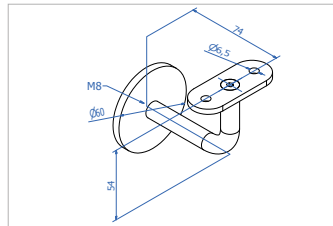

Glass railing with posts and accessories

Handrail holders

Handrail holder for wall, M8 thread

Code	Material	Saddle for handrail
HR1200	316	-
HR1200.00	316	Flat
HR1200.42	316	Round Ø42.4

HR 1200

HR 1200.00

HR 1200.42