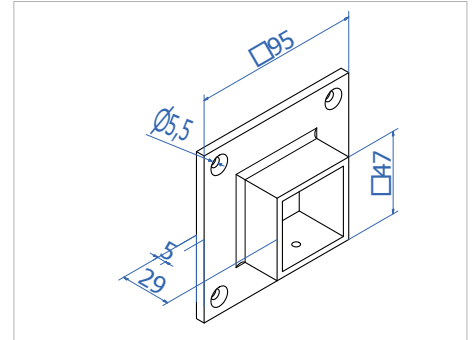

40x40x2 pipe connector, adjustable

Code	Material
HRST120	316

INFO: Use adhesive HR.GLUE

Handrail accessories

40x40x2 pipe wall flange

Code	Material
HRBP600	316

INFO: The pipe is fixed with a retaining screw.