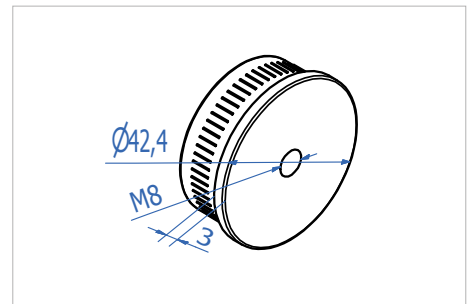

Ø42.4x2 end cap with M8 thread

Code	Material
HRC220M8V	316

INFO: Use adhesive HR.GLUE