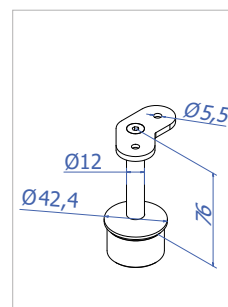

Handrail holder for post $\text{Ø}42.4 \times 2$

Code	Material	Saddle for handrail
HR400.00	316	Flat
HR400.42	316	Round $\text{Ø}42.4$

INFO: Use adhesive HR.GLUE

HR 400.00

HR 400.42

Handrail holder for post $\text{Ø}42.4 \times 2$

Code	Material	Saddle for handrail
HR500.00	316	Flat
HR500.42	316	Round $\text{Ø}42.4$

INFO: Use adhesive HR.GLUE

HR 500.00

HR 500.42

Handrail holder for post $\text{Ø}42.4 \times 2$

Code	Material	Saddle for handrail
HR600.00	316	Flat
HR600.42	316	Round $\text{Ø}42.4$

INFO: Use adhesive HR.GLUE

HR 600.00

HR 600.42

Handrail holder for post $\text{Ø}42.4 \times 2$

Code	Material	Saddle for handrail
HR700.00	316	Flat
HR700.42	316	Round $\text{Ø}42.4$

INFO: Use adhesive HR.GLUE