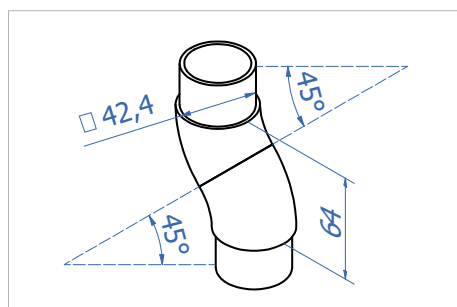

INFO: Use adhesive HR.GLUE

Adjustable angle 110-180°

Ø42.4x2 pipe connector, adjustable 45°/45°

Code	Material
HRFAA020	316

INFO: Use adhesive HR.GLUE

Handrail accessories

Ø42.4x2 pipe wall flange

Code	Material
HRBP400	316