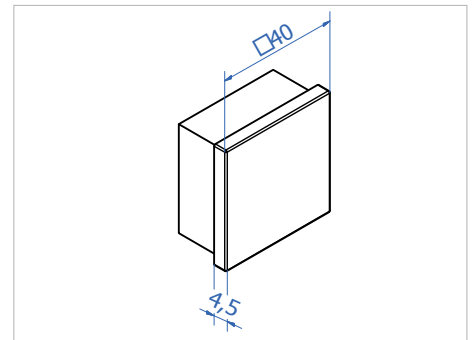

Handrail accessories

40x40x2 pipe wall flange

Code	Material
HRBP600	316

INFO: The pipe is fixed with a retaining screw.

40x40x2 pipe end cap

Code	Material
HRC1220	316

INFO: Use adhesive HR.GLUE

40x40x2 pipe end cap with M8 thread

Code	Material
HRC1320M8	316

INFO: Use adhesive HR.GLUE