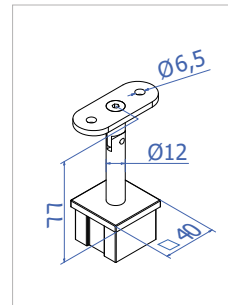

Handrail holders

Handrail holder for post 40x40x2

Code	Material	Saddle for handrail
HR410.00	316	Flat
HR410.42	316	Round Ø42.4

INFO: Use adhesive HR.GLUE

Handrail holder for post 40x40x2

Code	Material	Saddle for handrail
HR510.00	316	Flat
HR510.42	316	Round Ø42.4

INFO: Use adhesive HR.GLUE

HR 510.00

Handrail holder for post 40x40x2

Code	Material	Saddle for handrail
HR610.00	316	Flat
HR610.42	316	Round Ø42.4

INFO: Use adhesive HR.GLUE

Handrail holder for post 40x40x2

Code	Material	Saddle for handrail
HR710.00	316	Flat
HR710.42	316	Round Ø42.4

INFO: Use adhesive HR.GLUE