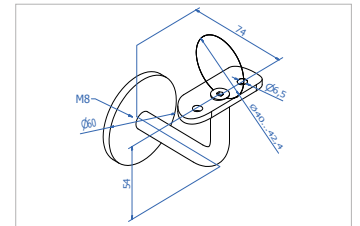

Glass railing with posts and accessories

Handrail holders

Handrail holder for wall, M8 thread

Code	Material	Saddle for handrail
HR1200	316	-
HR1200.00	316	Flat
HR1200.42	316	Round Ø42.4

HR 1200

HR 1200.00

HR 1200.42