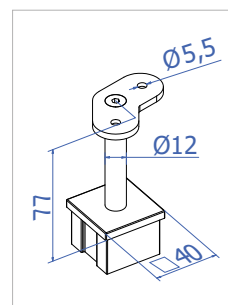

INFO: Use adhesive HR.GLUE

HR 610.00

HR 610.42

Handrail holder for post 40x40x2

Code	Material	Saddle for handrail
HR710.00	316	Flat
HR710.42	316	Round Ø42.4

INFO: Use adhesive HR.GLUE

HR 710.00

HR 710.42